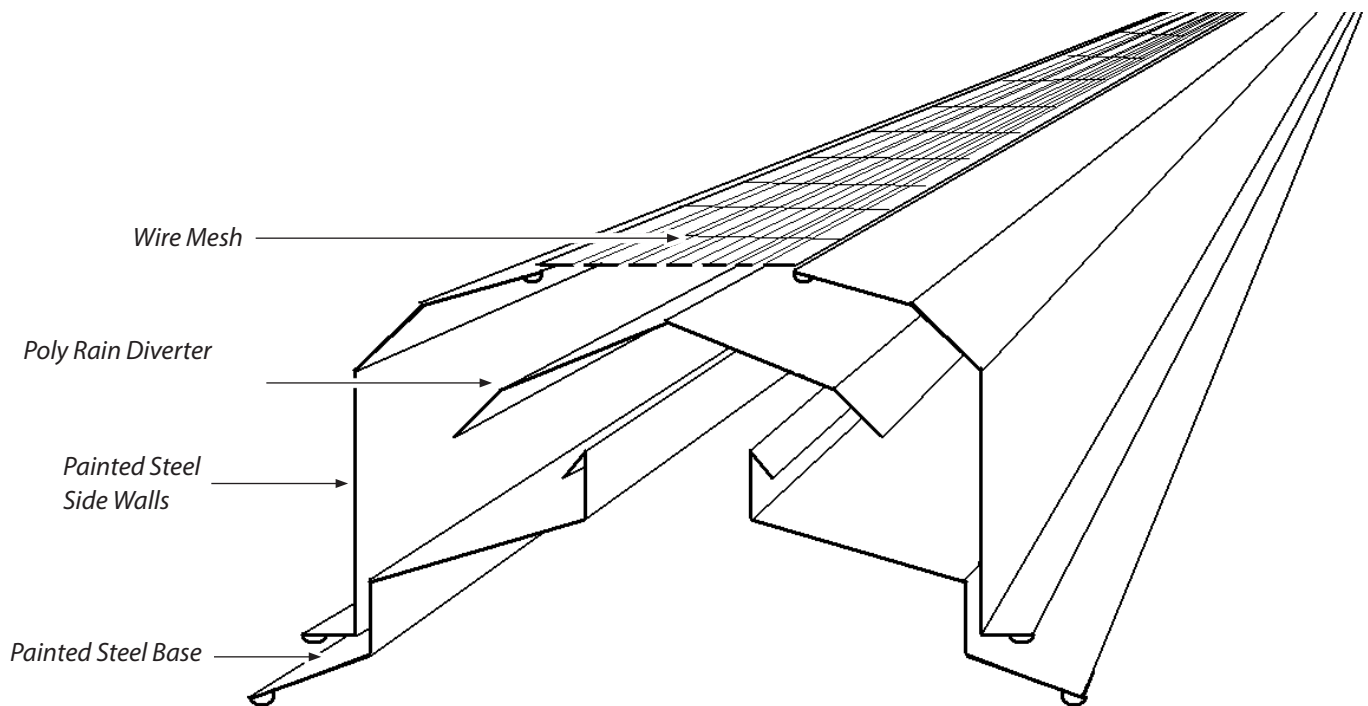

AB35 Ridge Vent