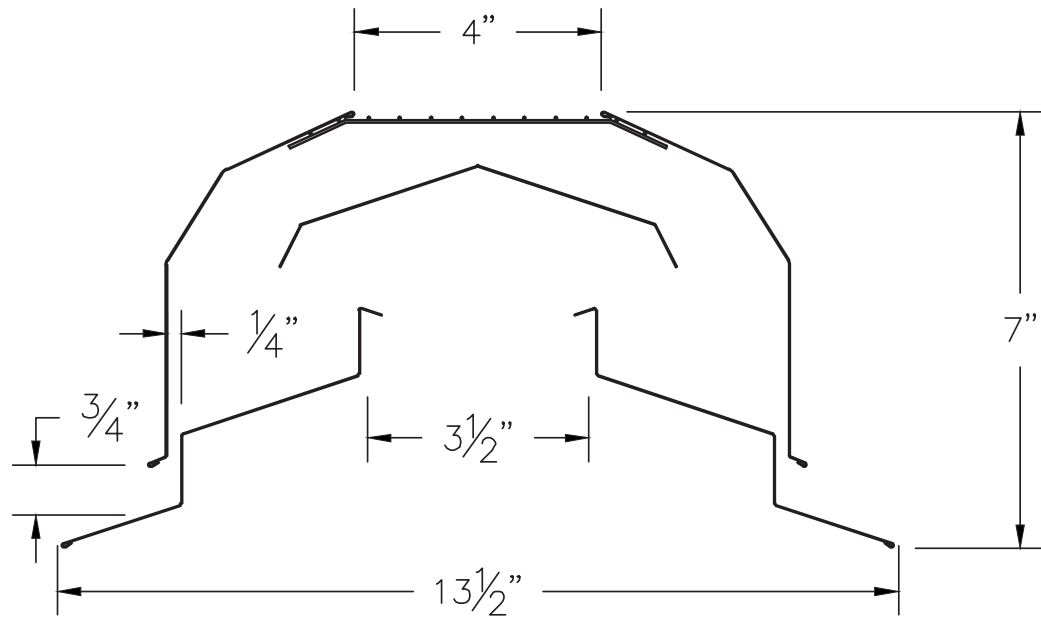

AB35 Ridge Vent