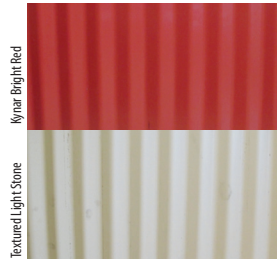

	Color Name	Paint Type		Gauge			Substrate	
		PVDF	SMP	26	28	29	Galvanized	Galvalume
	Bare G-90 Galvanized					*	*	
	Bare AZ-55 Galvalume			*		*		*
	Bright White		*	*	*			*
	Light Stone		*	*	*			*
	Beige		*	*	*			*
	Clay		*	*	*			*
	Tan		*	*	*			*
	Bone White		*	*	*			*
	Ash Gray		*	*	*			*
	Pewter Gray		*	*	*			*
	Charcoal		*	*	*			*
	Bronze		*	*	*			*
	Scarlet Red		*	*	*			*
	Barn Red		*	*	*			*
	Colonial Red		*	*	*			*
	Burgundy		*	*	*			*
	Brown		*	*	*			*
	Gold		*	*	*			*
	Patina Green		*	*	*			*
	Avocado Green		*	*	*			*
	Forest Green		*	*	*			*
	Evergreen		*	*	*			*
	Slate Blue		*	*	*			*
	Gallery Blue		*	*	*			*
	Dark Blue		*	*	*			*
	Black		*	*	*			*
	Textured Bronze		*	*	*			*
	Textured Burgundy		*	*	*			*
	Textured Colonial Red		*	*	*			*
	Textured Charcoal		*	*	*			*
	Textured Evergreen		*	*	*			*
	Textured Black		*	*	*			*
	Textured Gallery Blue		*	*	*			*
	Textured Ash Gray		*	*	*			*
	Textured Light Stone		*	*	*			*
	Textured White		*	*	*			*
	Textured Shadow Gray		*	*	*			*

1-1/4" Corrugated

- 24" wide coverage
- Made to custom lengths
- Over 30 colors and textures

2-1/2" Corrugated

- 24" wide coverage
- Made to custom lengths
- Over 30 colors and textures

GREAT FOR EXTERIOR SIDING & INTERIOR ACCENTS