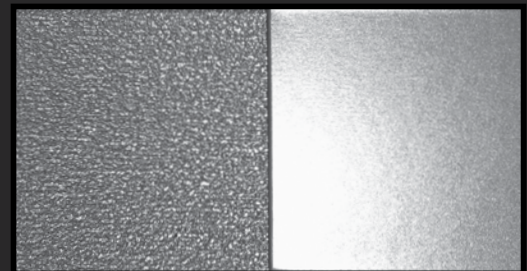

TEXTURED

LESS GLARE | MORE GRIP

Same 40-Year
Warranty

TEXTURED
SHADOW GRAY

WHY CHOOSE TEXTURED?

The textured panels continue to be very popular in residential applications. Homeowners like it because the unique textured surface redirects sunlight for less glare than smooth panels. Plus the textured panels are less prone to "oil canning" which makes for a more attractive roof. Contractors like it because the texture provides more grip during installation than smooth panels. Because the textured coating is baked into the metal coil at the factory, our textured colors carry the same 40-year film integrity warranty as our smooth colors.