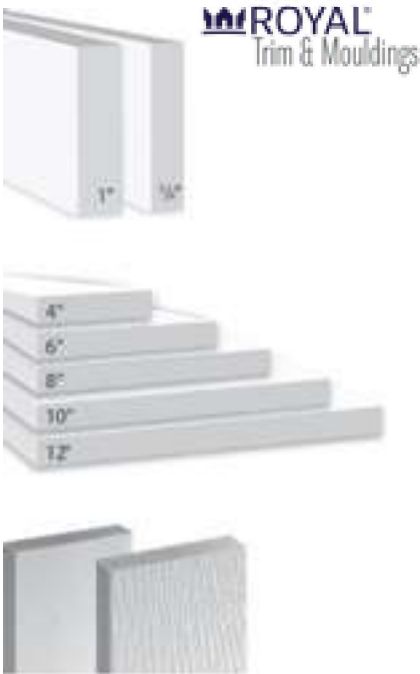

ROYAL
Trim & Mouldings

PVC Trim Boards

PVC trim boards can be used in countless ways to trim a home and add long-lasting beauty and value. Its smooth, durable, 4-sided finish resists dirt buildup, while its "true square" edges provide cleaner installation. Cannot be painted with dark colors.

Part#	Description	Size	Act. Size	Length
TB44418	PVC Trimboard - Reversible Woodgrain/Smooth	1 x 4	.75" x 3.5"	18'
TB44618	PVC Trimboard - Reversible Woodgrain/Smooth	1 x 6	.75" x 5.5"	18'
TB44818	PVC Trimboard - Reversible Woodgrain/Smooth	1 x 8	.75" x 7.25"	18'
TBS441018	PVC Trimboard - Smooth/Smooth	1 x 10	.75" x 9.25"	18'
TBS441218	PVC Trimboard - Smooth/Smooth	1 x 12	.75" x 11.25"	18'
TBS44418	PVC Trimboard - Smooth/Smooth	1 x 4	.75" x 3.5"	18'
TBS44618	PVC Trimboard - Smooth/Smooth	1 x 6	.75" x 5.5"	18'
TBS44818	PVC Trimboard - Smooth/Smooth	1 x 8	.75" x 7.25"	18'
TBS54418	PVC Trimboard - Smooth/Smooth	5/4 x 4	1" x 3.5"	18'
TBS54618	PVC Trimboard - Smooth/Smooth	5/4 x 6	1" x 5.5"	18'
TBS54818	PVC Trimboard - Smooth/Smooth	5/4 x 8	1" x 7.25"	18'
TBSS388	PVC TrimBoard Sheetstock - S2S		0.375" x 48"	8'
TBSS348	PVC TrimBoard Sheetstock - S2S		0.75" x 48"	8'