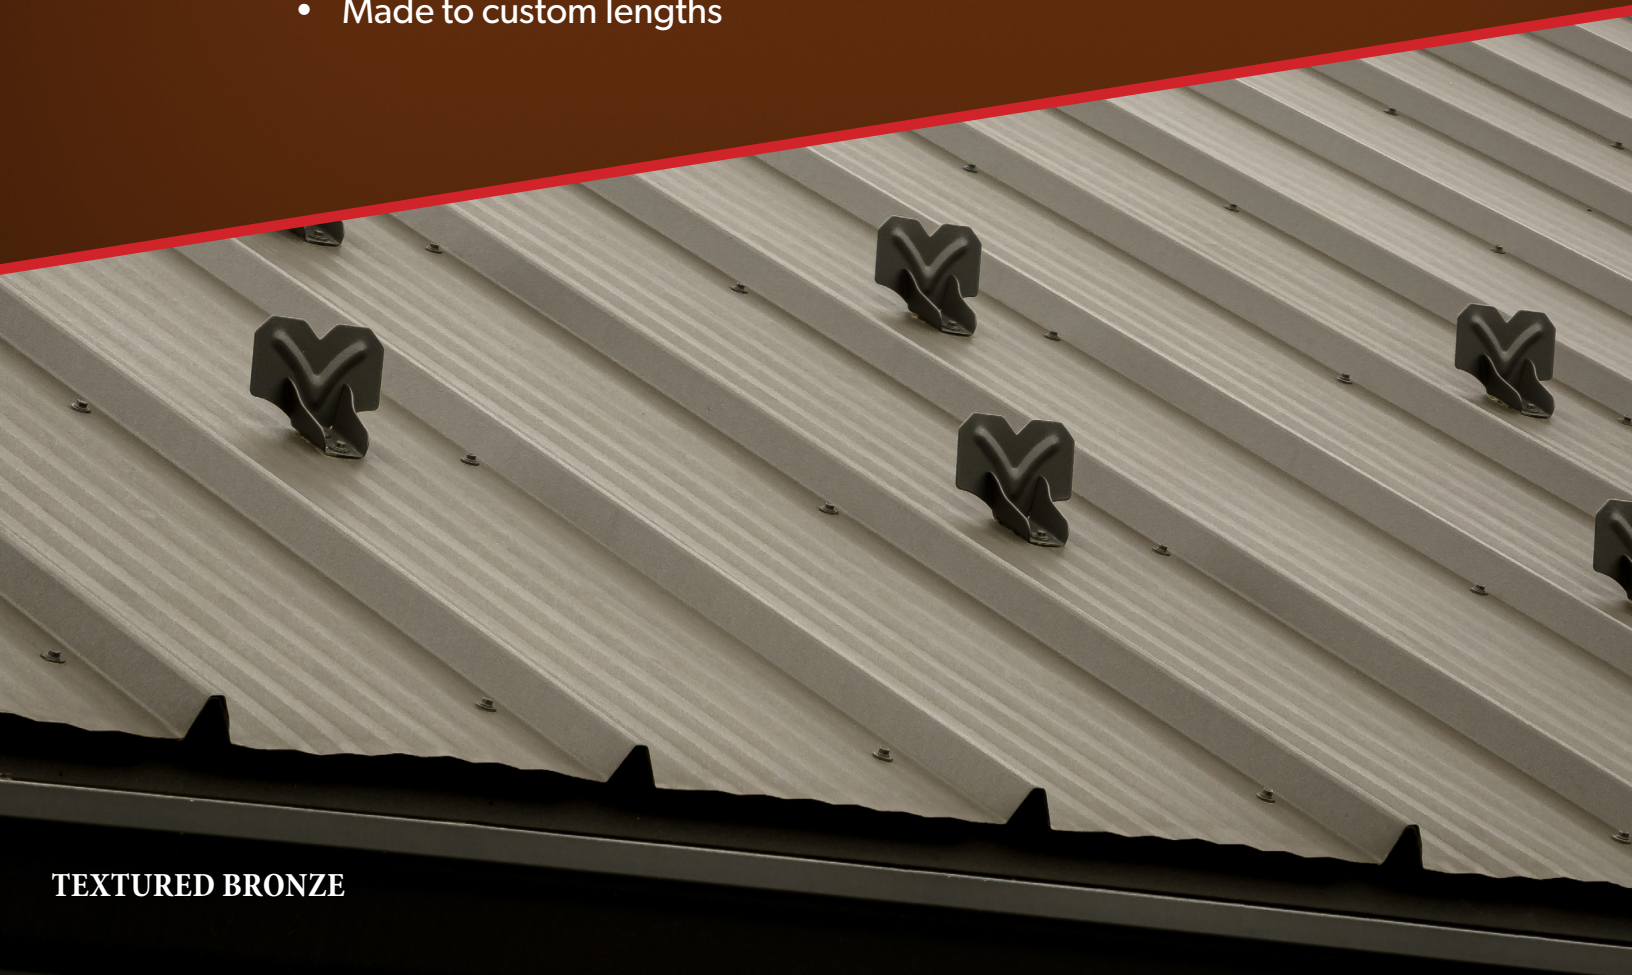

NEW!

THE HERITAGE PANEL

Get a classic look with this exposed fastener roof panel!

- 26 Gauge
- 3/4" High Ribs with 12" Spacing
- 36" Coverage
- Made to custom lengths

TEXTURED BRONZE

Please note that oil canning in the flat of the panel and where it is fastened is common and not a reason for rejection. Oil canning is less noticeable in textured colors.